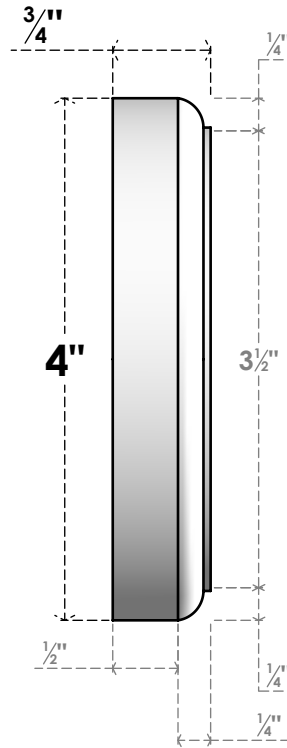

ROSP040X040X075GRY04

4"W X 4"H X 3/4"P STANDARD GRAYSON BULLSEYE ROSETTE WITH ROUNDED EDGE, ARCHITECTURAL GRADE PVC

FRONT

SIDE

EKENA MILLWORK
2300 WEST MAIN ST.
CLARKSVILLE, TX 75426
TOLL FREE: 866-607-0453
WWW.EKENAMILLWORK.COM

NOTES

1. INSTALLATION TO BE COMPLETED IN ACCORDANCE WITH MANUFACTURER'S SPECIFICATIONS.
2. DRAWING MAY NOT BE TO SCALE
3. THIS DRAWING IS INTENDED FOR DESIGN AND PLANNING PURPOSES ONLY.
4. ALL INFORMATION CONTAINED HEREIN WAS CURRENT AT THE TIME OF DEVELOPMENT BUT MUST BE REVIEWED AND APPROVED BY THE PRODUCT MANUFACTURER TO BE CONSIDERED ACCURATE.
5. ARCHITECTURAL GRADE PVC PRODUCTS ARE MADE FROM EXPANDED CELLULAR PVC AND COME NATURALLY WHITE BUT MAY BE PAINTED