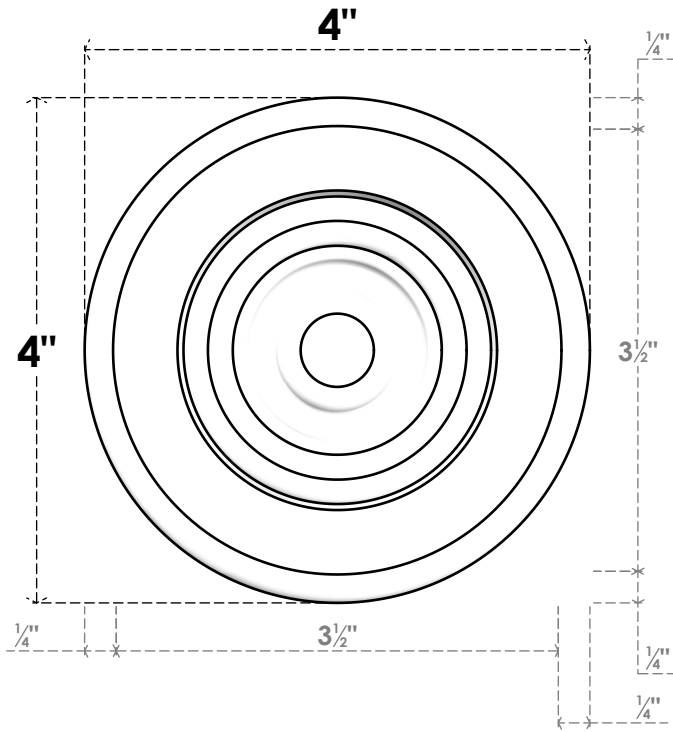

ROSP040X040X075GRY04

4"W X 4"H X 3/4"P STANDARD GRAYSON BULLSEYE ROSETTE WITH ROUNDED EDGE, ARCHITECTURAL GRADE PVC

FRONT

SIDE

EKENA MILLWORK
2300 WEST MAIN ST.
CLARKSVILLE, TX 75426
TOLL FREE: 866-607-0453
WWW.EKENAMILLWORK.COM

NOTES

1. INSTALLATION TO BE COMPLETED IN ACCORDANCE WITH MANUFACTURER'S SPECIFICATIONS.
2. DRAWING MAY NOT BE TO SCALE
3. THIS DRAWING IS INTENDED FOR DESIGN AND PLANNING PURPOSES ONLY.
4. ALL INFORMATION CONTAINED HEREIN WAS CURRENT AT THE TIME OF DEVELOPMENT BUT MUST BE REVIEWED AND APPROVED BY THE PRODUCT MANUFACTURER TO BE CONSIDERED ACCURATE.
5. ARCHITECTURAL GRADE PVC PRODUCTS ARE MADE FROM EXPANDED CELLULAR PVC AND COME NATURALLY WHITE BUT MAY BE PAINTED